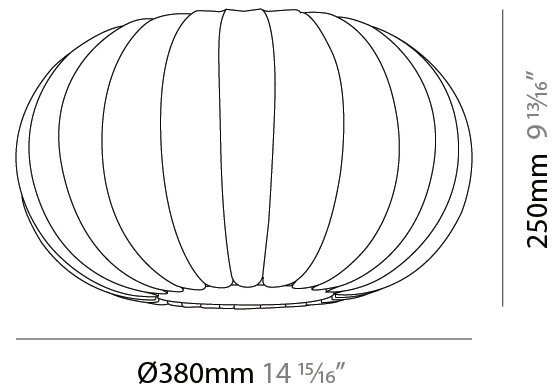

PROJECT
TYPE
SPECIFIER
QUANTITY
DATE

LIZ SURFACE

D62035

base number

1. To build a product code in our configurator select the specify button on the base model # product page
2. To build a manual product code on this datasheet choose from the options listed below in blue font and add the suffix to the base model #

GENERAL

Series: Liz
Partner: Linea Zero
Division: Design
Installation: Surface
Product Type: Ceiling Surface
Mounting Location: Ceiling

PHYSICAL

Shape: Abstract
Diameter (mm): 380
Diameter (in): 14 ¹⁵/₁₆
Height (mm): 250
Height (in): 9 ¹³/₁₆
Diffuser: Polilux™ Shade - Transparent
Fixture Finish: WHI
Fixture Material: Polilux™/ Metal holder
Primary Material: Non-Static Polilux

ELECTRICAL

Number of Lamps: 1
Lamp Type: LED Retrofit
Bulb Included: Bulb Not Included
Max. Wattage Per Lamp (W): 7
Lamp Base: E26
Input Voltage (V): 120
Lamp Voltage (V): 120

LED

OPTICAL

RATINGS AND CERTIFICATIONS

Certified By: Certified for North American Standards
IP rating: IP20