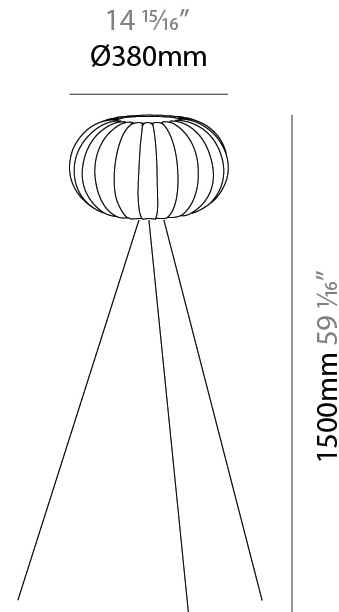

PROJECT	_____
TYPE	_____
SPECIFIER	_____
QUANTITY	_____
DATE	_____

LIZ PORTABLE

D64060

base number

1. To build a product code in our configurator select the specify button on the base model # product page
2. To build a manual product code on this datasheet choose from the options listed below in blue font and add the suffix to the base model #

GENERAL

Series: Liz
Partner: Linea Zero
Division: Design
Installation: Portable
Product Type: Table
Mounting Location: Table

PHYSICAL

Shape: Abstract
Diameter (mm): 380
Diameter (in): 14 ¹⁵/₁₆
Height (mm): 1500
Height (in): 59 ¹/₁₆
Diffuser: Polilux™ Shade - Transparent
Fixture Finish: WHI
Fixture Material: Polilux™/ Metal holder
Primary Material: Non-Static Polilux

ELECTRICAL

Number of Lamps: 1
Lamp Type: LED Retrofit
Bulb Included: Bulb Not Included
Max. Wattage Per Lamp (W): 7
Lamp Base: E26
Input Voltage (V): 120
Lamp Voltage (V): 120

LED

OPTICAL

RATINGS AND CERTIFICATIONS

Certified By: Certified for North American Standards
IP rating: IP20