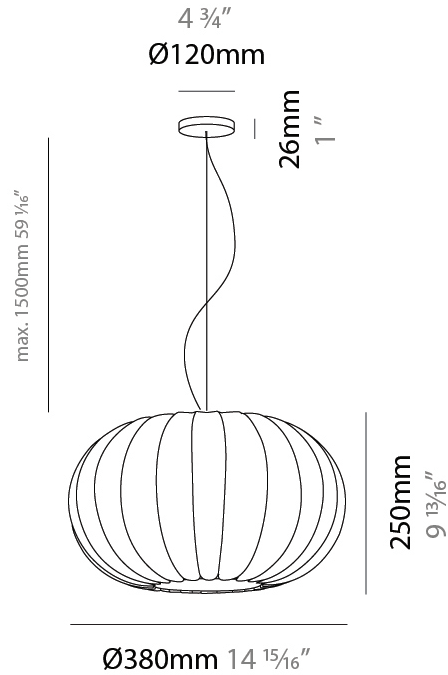

PROJECT	
TYPE	
SPECIFIER	
QUANTITY	
DATE	

LIZ SUSPENSION

D61089

base number

1. To build a product code in our configurator select the specify button on the base model # product page
2. To build a manual product code on this datasheet choose from the options listed below in blue font and add the suffix to the base model #

GENERAL

Series: Liz
Partner: Linea Zero
Division: Design
Installation: Suspension
Product Type: Pendant
Mounting Location: Ceiling

PHYSICAL

Shape: Abstract
Diameter (mm): 380
Diameter (in): 14 ¹⁵/₁₆
Height (mm): 250
Height (in): 9 ¹³/₁₆
Diffuser: Polilux™ Shade - Transparent
Fixture Finish: WHI
Fixture Material: Polilux™/ Metal holder
Primary Material: Non-Static Polilux

ELECTRICAL

Number of Lamps: 1
Lamp Type: LED Retrofit
Bulb Included: Bulb Not Included
Max. Wattage Per Lamp (W): 7
Lamp Base: E26
Input Voltage (V): 120
Lamp Voltage (V): 120

LED

OPTICAL

RATINGS AND CERTIFICATIONS

Certified By: Certified for North American Standards
IP rating: IP20